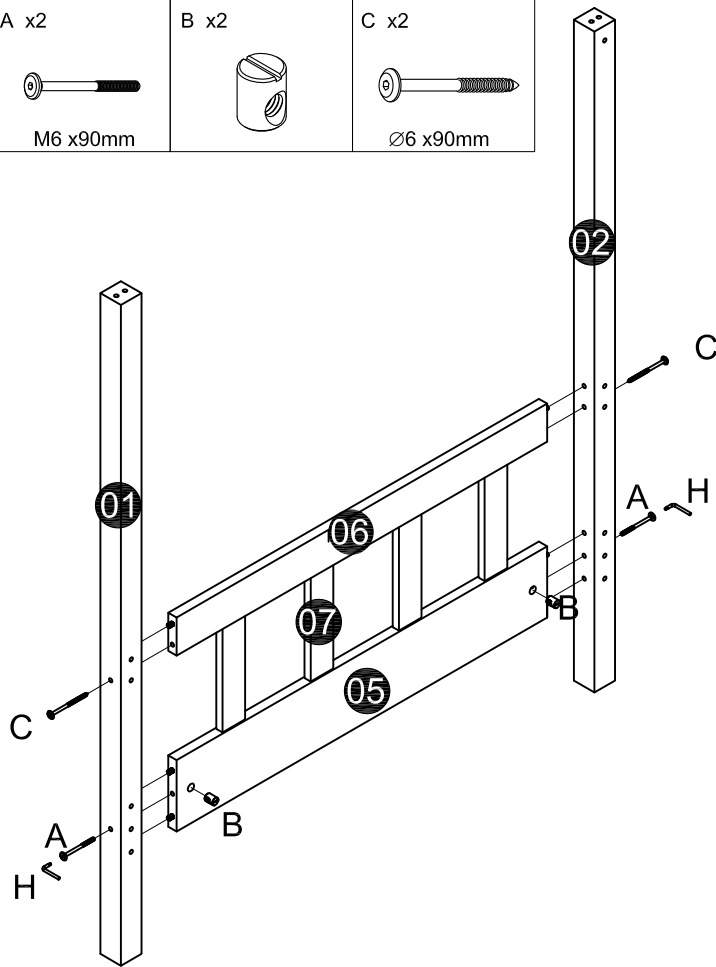

70x140cm Bed

EXPLODED VIEW

HARDWARE

<p>A x12</p>  <p>M6 x90mm</p>	<p>B x12</p>  <p>Ø6 x90mm</p>	<p>C x14</p>  <p>M6 x30mm</p>	<p>D x4</p>  <p>Ø6 x80mm</p>		
<p>F x18</p>  <p>Ø4 x30mm</p>	<p>G x126</p>  <p>Ø8 x30mm</p>	<p>H x1</p> 			

TOOLS

Ruler - Use this ruler to help correctly identify the screws

0 5 10 15 20 25 30 35 40 45 50 55 60 65 70 75 80 85 90 95 100 105 110 115 120 125 130 135 140 145 150 155 160 165 170

01

02

03

G x40

Ø8 x30mm

04

G x56

Ø8 x30mm

05

D x4	H x1
	
M6 x30mm	

06

H x1	C x2
	
	∅6 x90mm

07

H x1 	A x2  M6 x90mm	B x2 	C x2  Ø6 x90mm
---	---	---	---

08

H x1 	A x2  M6 x90mm	B x2 	C x2  Ø6 x90mm
---	---	---	---

09

10

11

C x8	A x8	B x8	H x1
			
Ø6 x90mm	M6 x90mm		

12