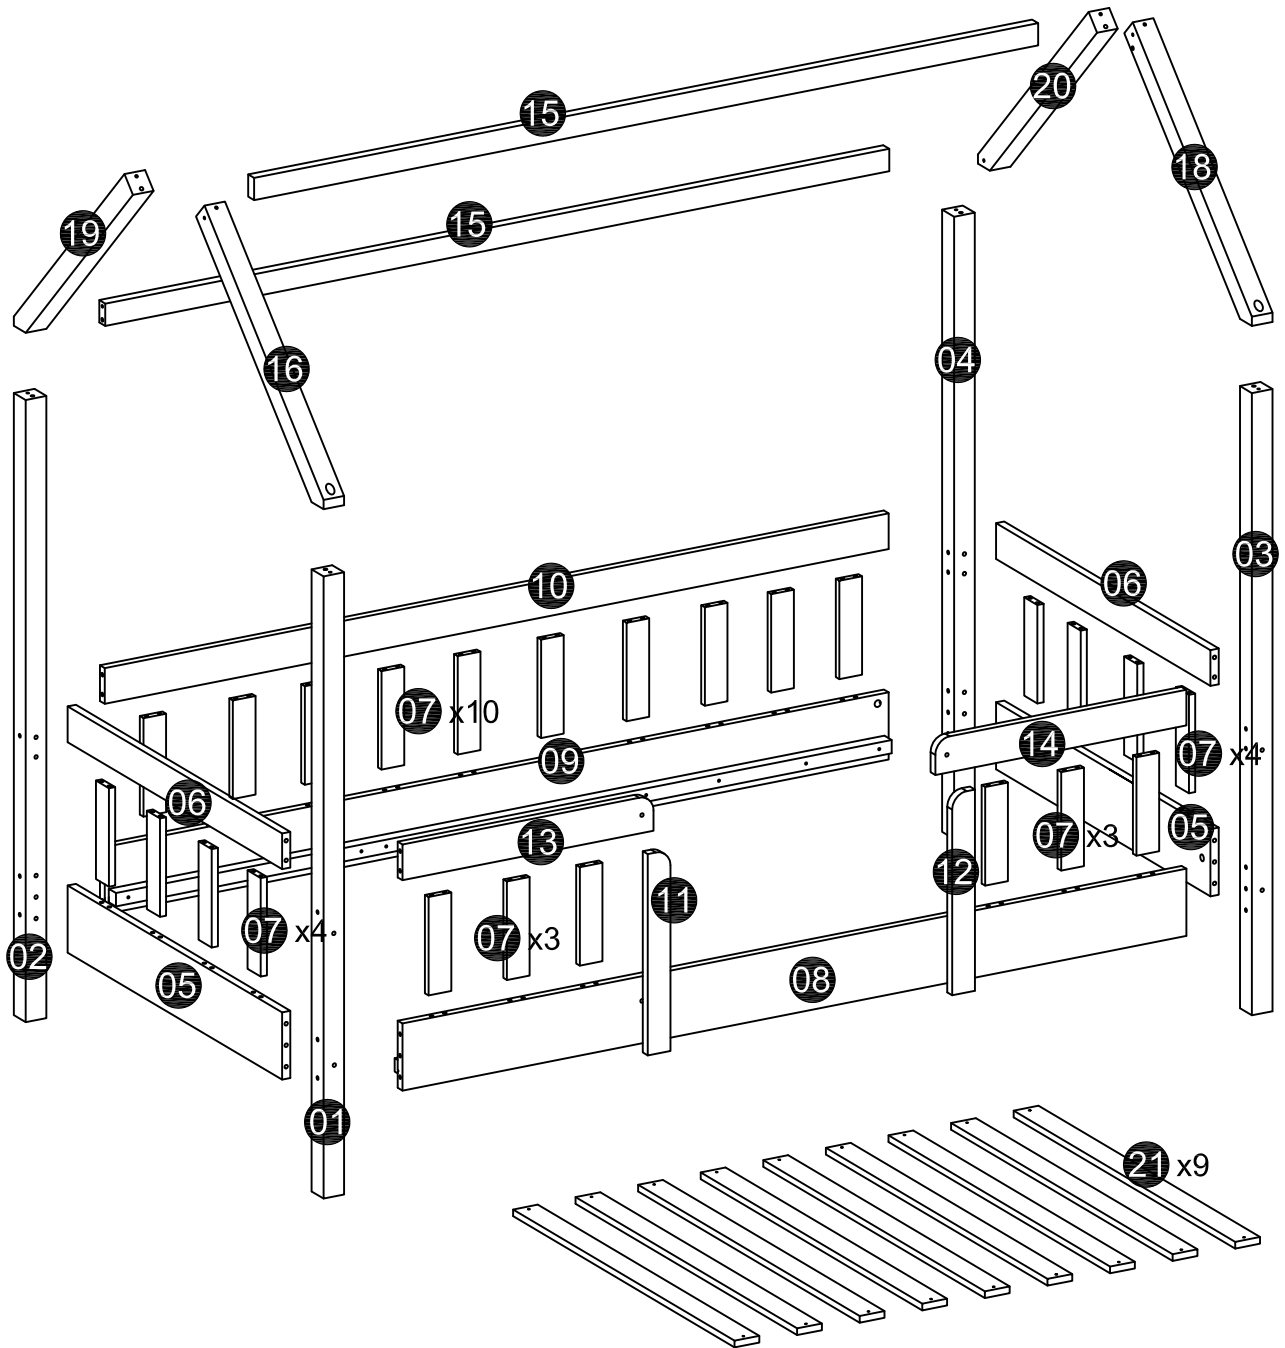

70x140cm Bed

EXPLODED VIEW

HARDWARE

<p>A x12</p>  <p>M6 x90mm</p>	<p>B x12</p>  <p>Ø6 x90mm</p>	<p>C x14</p>  <p>M6 x30mm</p>	<p>D x4</p>  <p>Ø6 x80mm</p>		
<p>F x18</p>  <p>Ø4 x30mm</p>	<p>G x126</p>  <p>Ø8 x30mm</p>	<p>H x1</p> 			

TOOLS

Ruler - Use this ruler to help correctly identify the screws

0 5 10 15 20 25 30 35 40 45 50 55 60 65 70 75 80 85 90 95 100 105 110 115 120 125 130 135 140 145 150 155 160 165 170

01

02

03

G x40

Ø8 x30mm

H x1 	A x2  M6 x90mm	B x2 	C x2  Ø6 x90mm
---	---	---	---

08

H x1 	A x2  M6 x90mm	B x2 	C x2  Ø6 x90mm
---	---	---	---

09

10

11

C x8	A x8	B x8	H x1
			
Ø6 x90mm	M6 x90mm		

12

F x18

Ø4 x30mm

NO HANGING