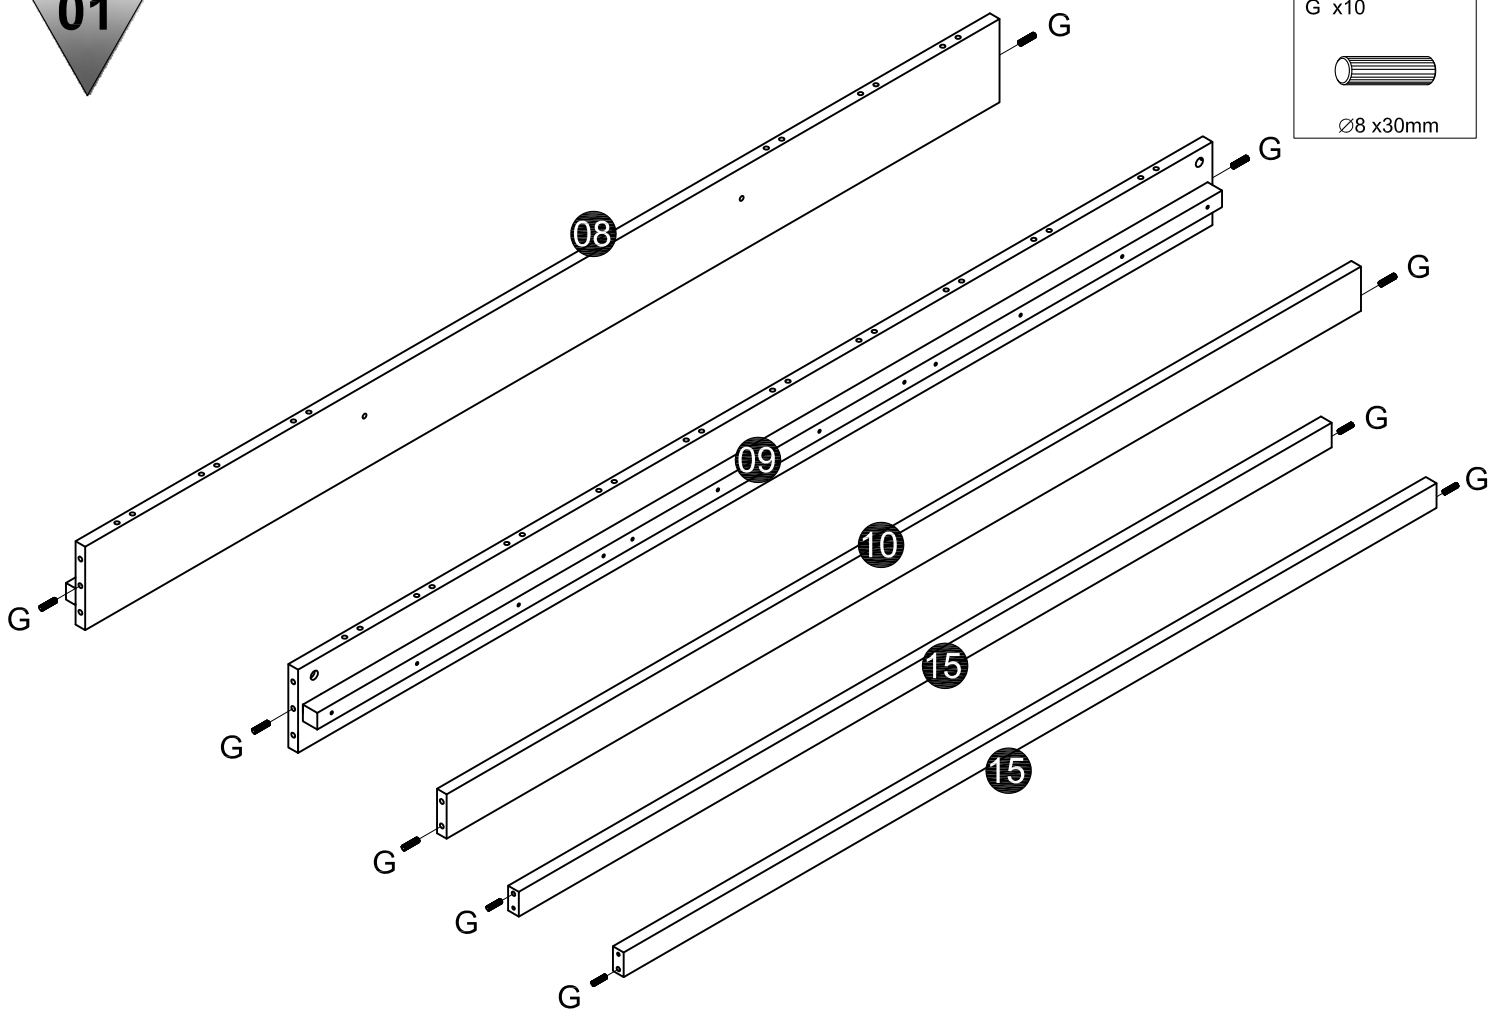

70x140cm Bed

EXPLODED VIEW

HARDWARE

<p>A x12</p>  <p>M6 x90mm</p>	<p>B x12</p>  <p>Ø6 x90mm</p>	<p>C x14</p>  <p>M6 x30mm</p>	<p>D x4</p>  <p>Ø6 x80mm</p>		
<p>F x18</p>  <p>Ø4 x30mm</p>	<p>G x126</p>  <p>Ø8 x30mm</p>	<p>H x1</p> 			

TOOLS

Ruler - Use this ruler to help correctly identify the screws

0 5 10 15 20 25 30 35 40 45 50 55 60 65 70 75 80 85 90 95 100 105 110 115 120 125 130 135 140 145 150 155 160 165 170

01

02

03

G x40

Ø8 x30mm

04

G x56

Ø8 x30mm

05

D x4	H x1
	
M6 x30mm	

06

H x1	C x2
	
	∅6 x90mm

07

H x1 	A x2  M6 x90mm	B x2 	C x2  Ø6 x90mm
---	---	---	---

08

H x1 	A x2  M6 x90mm	B x2 	C x2  Ø6 x90mm
---	---	---	---

09

10

11

C x8	A x8	B x8	H x1
			
Ø6 x90mm	M6 x90mm		

12