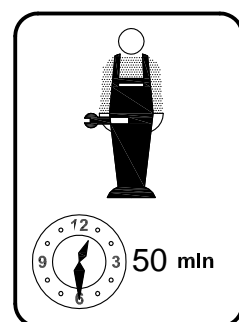

70x140cm Bed

EXPLODED VIEW

HARDWARE

<p>A x12</p>  <p>M6 x90mm</p>	<p>B x12</p>  <p>Ø6 x90mm</p>	<p>C x14</p>  <p>M6 x30mm</p>	<p>D x4</p>  <p>Ø6 x80mm</p>		
<p>F x18</p>  <p>Ø4 x30mm</p>	<p>G x126</p>  <p>Ø8 x30mm</p>	<p>H x1</p> 			

TOOLS

Ruler - Use this ruler to help correctly identify the screws

0 5 10 15 20 25 30 35 40 45 50 55 60 65 70 75 80 85 90 95 100 105 110 115 120 125 130 135 140 145 150 155 160 165 170

01

02

03

G x40

Ø8 x30mm

04

G x56

Ø8 x30mm

05

D x4	H x1
	
M6 x30mm	

06

H x1	C x2
	
	∅6 x90mm

07

H x1 	A x2  M6 x90mm	B x2 	C x2  Ø6 x90mm
---	---	---	---

08

H x1 	A x2  M6 x90mm	B x2 	C x2  Ø6 x90mm
---	---	---	---

09

10

11

C x8	A x8	B x8	H x1
			
Ø6 x90mm	M6 x90mm		

12