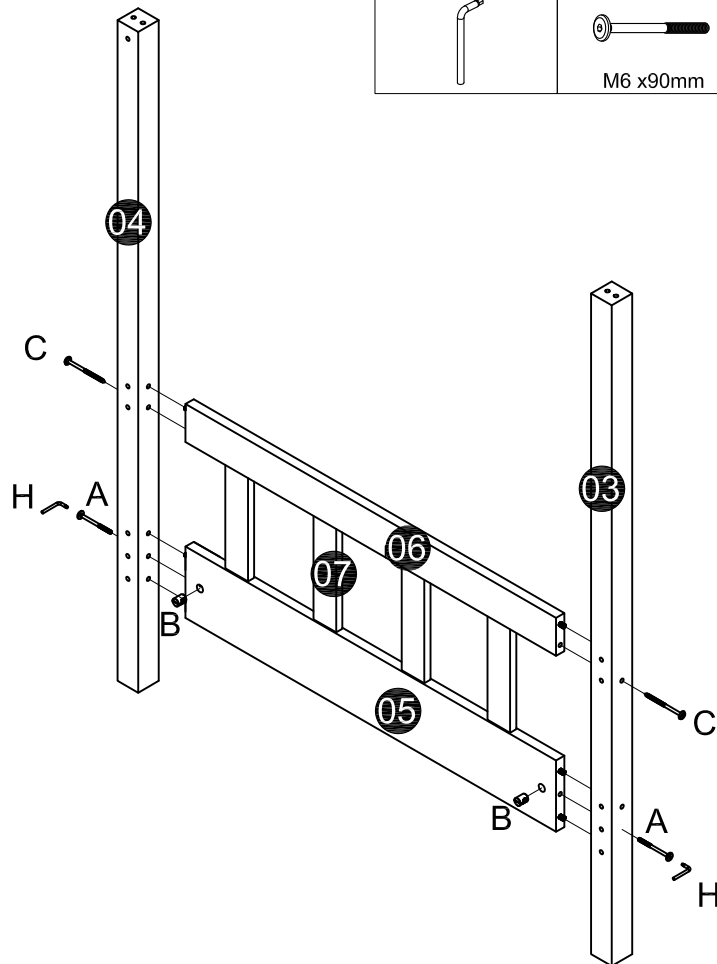

70x140cm Bed

EXPLODED VIEW

HARDWARE

<p>A x12</p>  <p>M6 x90mm</p>	<p>B x12</p>  <p>Ø6 x90mm</p>	<p>C x14</p>  <p>M6 x30mm</p>	<p>D x4</p>  <p>Ø6 x80mm</p>		
<p>F x18</p>  <p>Ø4 x30mm</p>	<p>G x126</p>  <p>Ø8 x30mm</p>	<p>H x1</p> 			

TOOLS

Ruler - Use this ruler to help correctly identify the screws

0 5 10 15 20 25 30 35 40 45 50 55 60 65 70 75 80 85 90 95 100 105 110 115 120 125 130 135 140 145 150 155 160 165 170

01

02

03

G x40

Ø8 x30mm

04

G x56

Ø8 x30mm

05

D x4	H x1
	
M6 x30mm	

06

H x1	C x2
	
	∅6 x90mm

07

H x1 	A x2  M6 x90mm	B x2 	C x2  Ø6 x90mm
---	---	---	---

08

H x1 	A x2  M6 x90mm	B x2 	C x2  Ø6 x90mm
---	---	---	---

09

10

11

C x8	A x8	B x8	H x1
			
Ø6 x90mm	M6 x90mm		

12