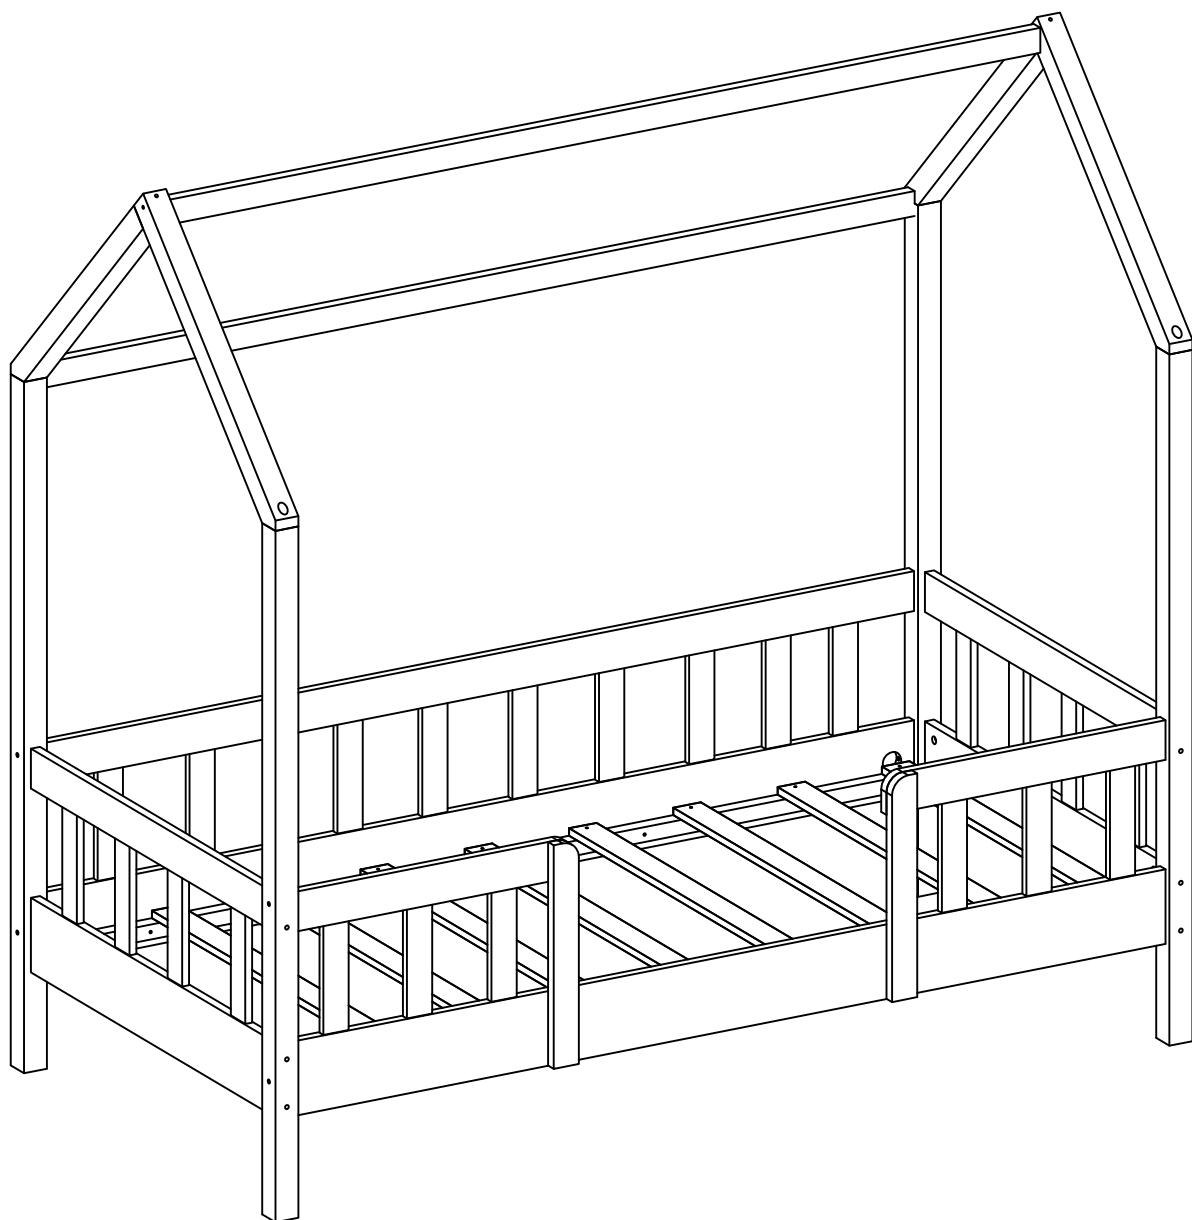

70x140cm Bed

EXPLODED VIEW

HARDWARE

<p>A x12</p>  <p>M6 x90mm</p>	<p>B x12</p>  <p>Ø6 x90mm</p>	<p>C x14</p>  <p>M6 x30mm</p>	<p>D x4</p>  <p>Ø6 x80mm</p>		
<p>F x18</p>  <p>Ø4 x30mm</p>	<p>G x126</p>  <p>Ø8 x30mm</p>	<p>H x1</p> 			

04

G x56

Ø8 x30mm

05

D x4	H x1
	
M6 x30mm	

06

H x1	C x2
	
	∅6 x90mm

07