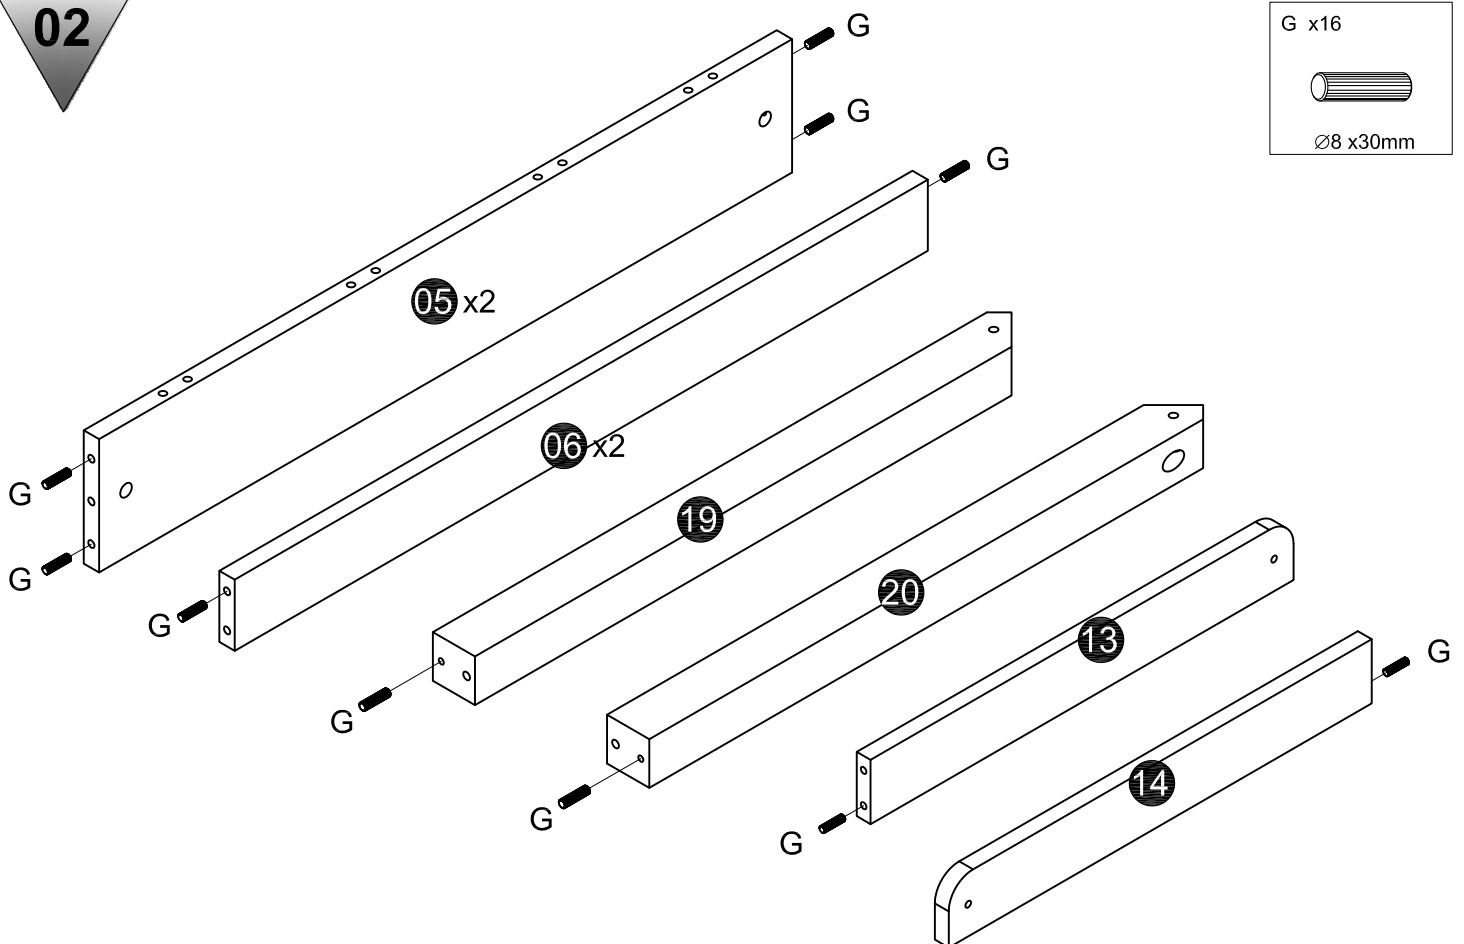

70x140cm Bed

EXPLODED VIEW

HARDWARE

<p>A x12</p>  <p>M6 x90mm</p>	<p>B x12</p>  <p>Ø6 x90mm</p>	<p>C x14</p>  <p>M6 x30mm</p>	<p>D x4</p>  <p>Ø6 x80mm</p>		
<p>F x18</p>  <p>Ø4 x30mm</p>	<p>G x126</p>  <p>Ø8 x30mm</p>	<p>H x1</p> 			

TOOLS

Ruler - Use this ruler to help correctly identify the screws

0 5 10 15 20 25 30 35 40 45 50 55 60 65 70 75 80 85 90 95 100 105 110 115 120 125 130 135 140 145 150 155 160 165 170

01

02

03

G x40

Ø8 x30mm

04

G x56

Ø8 x30mm

05

D x4	H x1
	
M6 x30mm	

06

H x1	C x2
	
	∅6 x90mm

07

H x1 	A x2  M6 x90mm	B x2 	C x2  Ø6 x90mm
---	---	---	---

08

H x1 	A x2  M6 x90mm	B x2 	C x2  Ø6 x90mm
---	---	---	---

09

10

11

C x8	A x8	B x8	H x1
			
Ø6 x90mm	M6 x90mm		

12