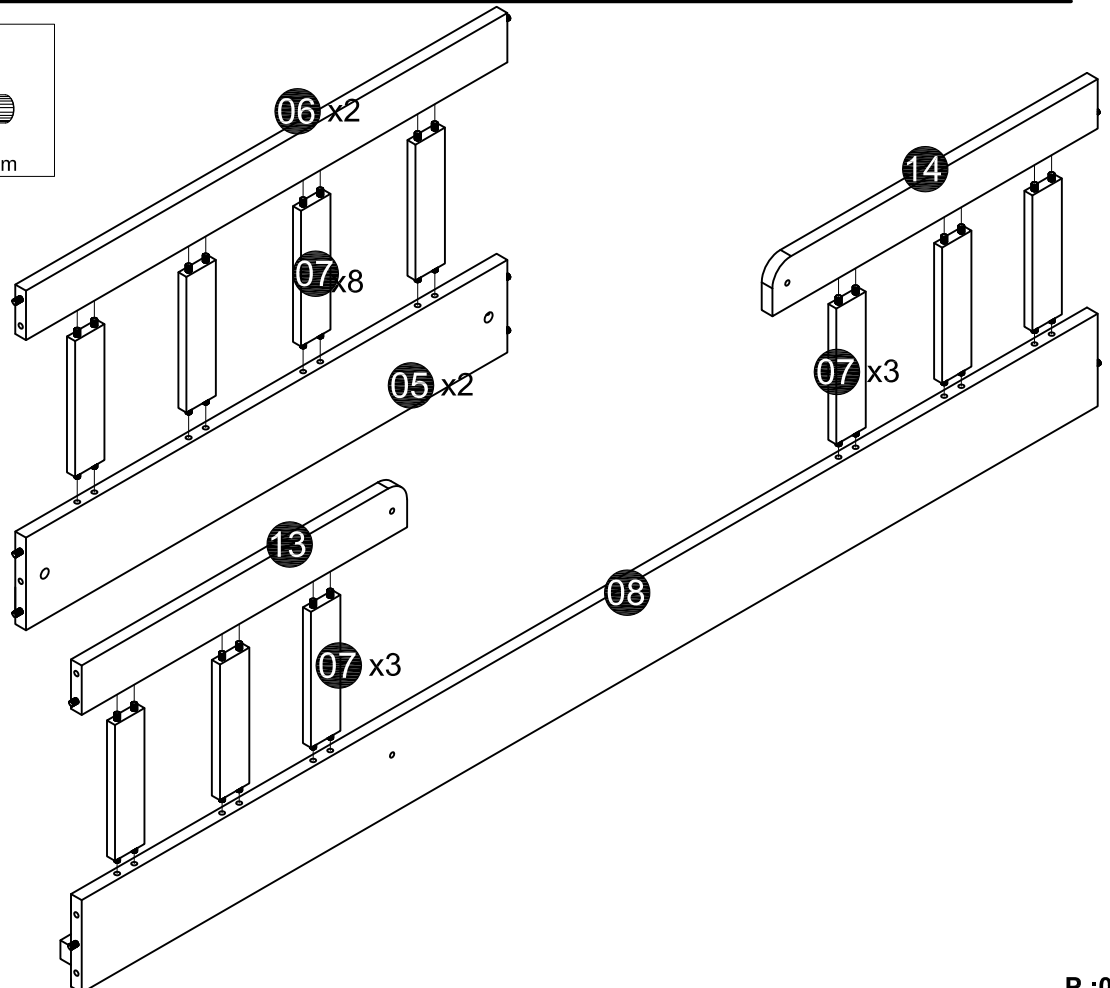

70x140cm Bed

EXPLODED VIEW

HARDWARE

<p>A x12</p>  <p>M6 x90mm</p>	<p>B x12</p>  <p>Ø6 x90mm</p>	<p>C x14</p>  <p>M6 x30mm</p>	<p>D x4</p>  <p>Ø6 x80mm</p>		
<p>F x18</p>  <p>Ø4 x30mm</p>	<p>G x126</p>  <p>Ø8 x30mm</p>	<p>H x1</p> 			

TOOLS

Ruler - Use this ruler to help correctly identify the screws

0 5 10 15 20 25 30 35 40 45 50 55 60 65 70 75 80 85 90 95 100 105 110 115 120 125 130 135 140 145 150 155 160 165 170

01

02

03

G x40

Ø8 x30mm

04

G x56

Ø8 x30mm

05

D x4	H x1
	
M6 x30mm	

06

H x1	C x2
	
	∅6 x90mm

07

H x1 	A x2  M6 x90mm	B x2 	C x2  Ø6 x90mm
---	---	---	---

08

H x1 	A x2  M6 x90mm	B x2 	C x2  Ø6 x90mm
---	---	---	---

09

10

11

C x8	A x8	B x8	H x1
			
Ø6 x90mm	M6 x90mm		

12