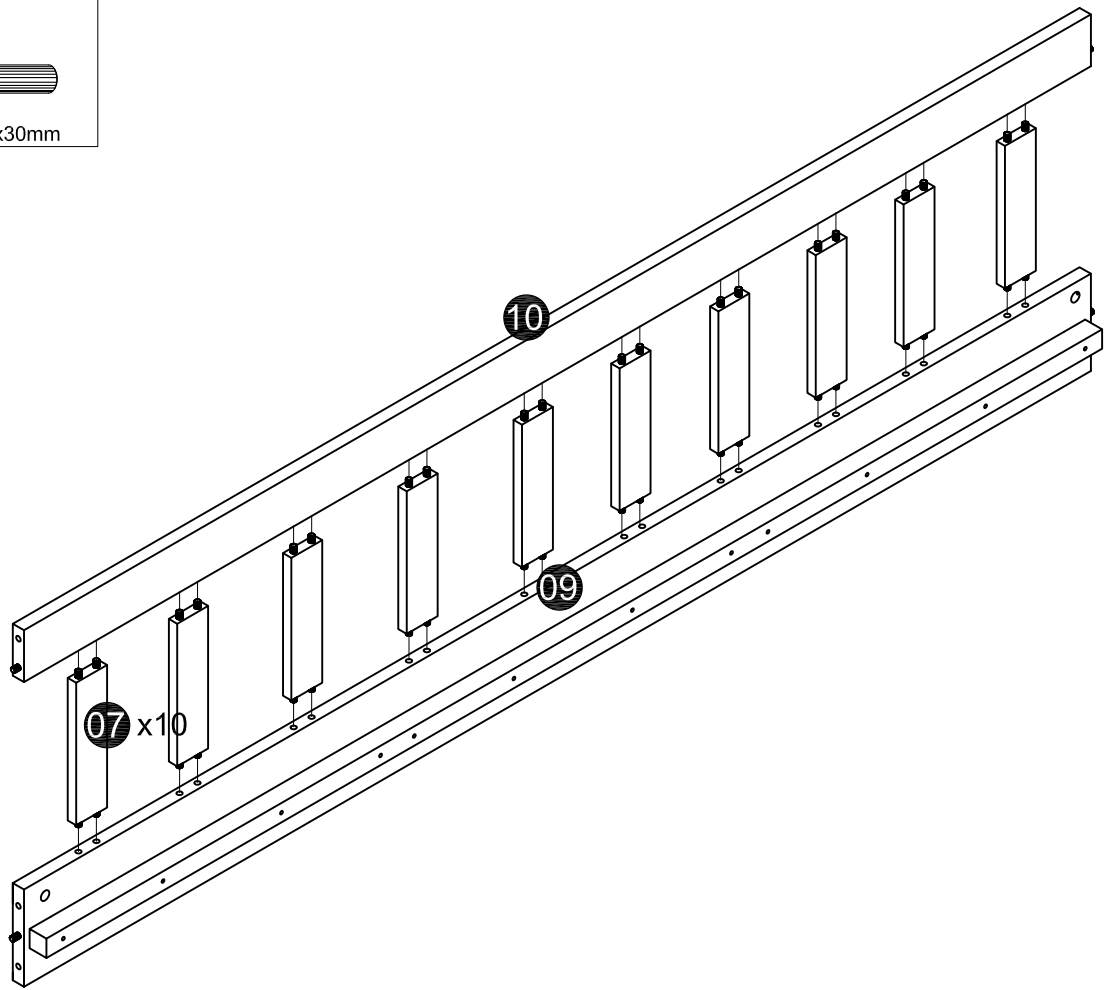

70x140cm Bed

EXPLODED VIEW

HARDWARE

<p>A x12</p>  <p>M6 x90mm</p>	<p>B x12</p>  <p>Ø6 x90mm</p>	<p>C x14</p>  <p>M6 x30mm</p>	<p>D x4</p>  <p>Ø6 x80mm</p>		
<p>F x18</p>  <p>Ø4 x30mm</p>	<p>G x126</p>  <p>Ø8 x30mm</p>	<p>H x1</p> 			

TOOLS

Ruler - Use this ruler to help correctly identify the screws

0 5 10 15 20 25 30 35 40 45 50 55 60 65 70 75 80 85 90 95 100 105 110 115 120 125 130 135 140 145 150 155 160 165 170

01

02

03

G x40

Ø8 x30mm

04

G x56

Ø8 x30mm

05

D x4	H x1
	
M6 x30mm	

06

H x1	C x2
	
	∅6 x90mm

07

H x1 	A x2  M6 x90mm	B x2 	C x2  Ø6 x90mm
---	---	---	---

08

H x1 	A x2  M6 x90mm	B x2 	C x2  Ø6 x90mm
---	---	---	---

09

10

11

C x8	A x8	B x8	H x1
			
Ø6 x90mm	M6 x90mm		

12